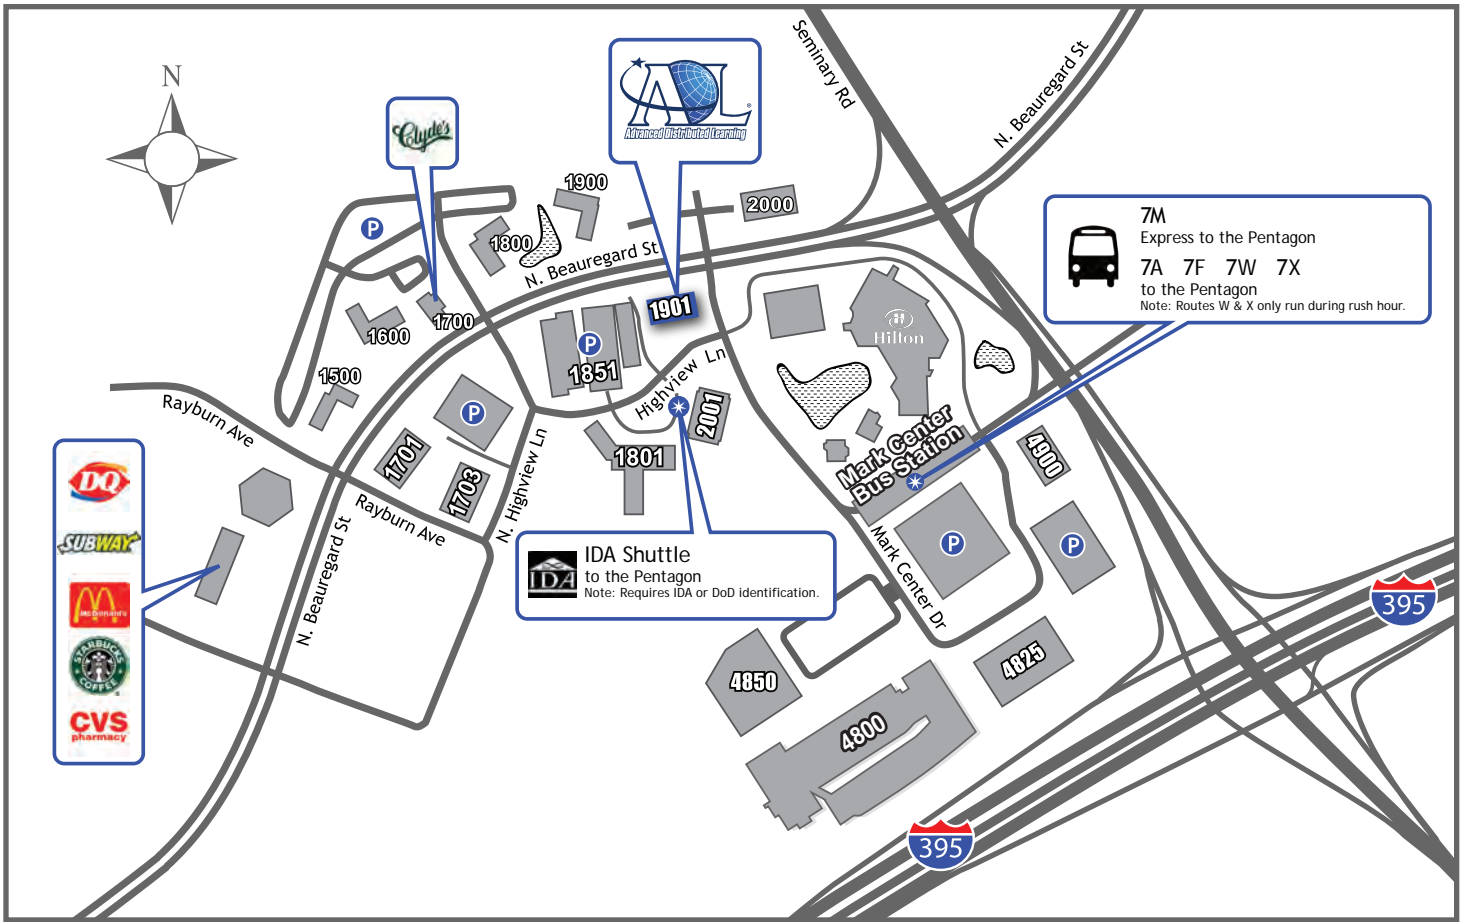

Directions to the ADL Co-Lab Alexandria

1901 N. Beauregard Street | Suite 600 | Alexandria, VA 22311
(571) 480-4640

From Reagan National Airport & Points North (Distance 8 mi.):

1. Follow signs to I-395 South.
2. From I-395, turn left on Exit 4 (West) onto Seminary Road.
3. At the second traffic light, turn left onto N. Beauregard Street.
4. Turn left onto Nottingham Drive/Mark Center Drive from N. Beauregard Street.
5. Turn right onto Highview Lane.

From Points South:

1. From I-395, turn right on Exit 4 (West) onto Seminary Road.
2. At the second traffic light, turn left onto N. Beauregard Street.
3. Turn left onto Nottingham Drive/Mark Center Drive from N. Beauregard Street.
4. Turn right onto Highview Lane.

From Dulles Airport (Distance 30 mi.):

1. Take the Dulles Airport Access Road towards I-495/Washington (12 mi.)
2. Take the Exit 18-19 I-495/BALTIMORE exit onto VA-267 E (1.1 mi. - toll applies)
3. Take exit #18/Baltimore/Richmond onto I-495 South towards Richmond/Alexandria (11.2 mi. - toll applies)
4. Take exit #57B/Washington onto I-395 North (4.6 mi.)
5. From I-395, take Exit 4 West onto Seminary Road.
6. At the second traffic light, turn left onto N. Beauregard Street.
7. Turn left onto Nottingham Drive/Mark Center Drive from N. Beauregard Street.
8. Turn right onto Highview Lane.

Visitor Parking:

Park in the 1851 Garage. The entrance is located on Highview Lane. Take a ticket from machine and park in any space not marked as RESERVED. ADL can validate parking.